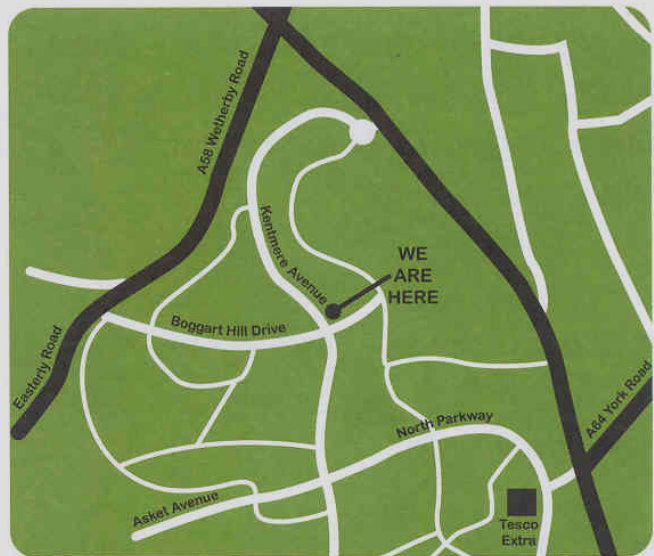

How Do I Get Involved?

To join a workshop just fill in the form and send it off to the address listed.

You must attend with a youth worker/ club leader/church leader from your church or club - or your parent or carer - and all young people remain the responsibility of their accompanying adult at all times.

Everyone plays a part

Do you want to join the team to organise and lead events? If so, just ask a team member.

If you need any more details about this event, please call:

Anne Carter 01423 509859

or Judith Shalkowski - 0113 226 5515

07759 470 199

Cost: £3.50 (accompanying adults come free)

Venue: St. Richard's Church, Kentmere Avenue, Seacroft, Leeds LS14 1BX

St Richards is easy to find, and there is good parking. You can also get there on a 49 or 50 bus - or change from anything that stops at Seacroft Bus Station.

Special Instructions: Come along with an adult and have loads and loads of fun!!!

We're waiting for you!

www.createleeds.btik.com

I enclose a cheque made payable to "RLDBF" for £.....
(£3.50 per young person - adults come free!)

Numbers are limited so please return the form ASAP

Sue Rusholme
"Create" Events
Diocesan Office
St. Mary's Street
Leeds, LS9 7DP

(0113) 200 0547
Monday - Thursday mornings